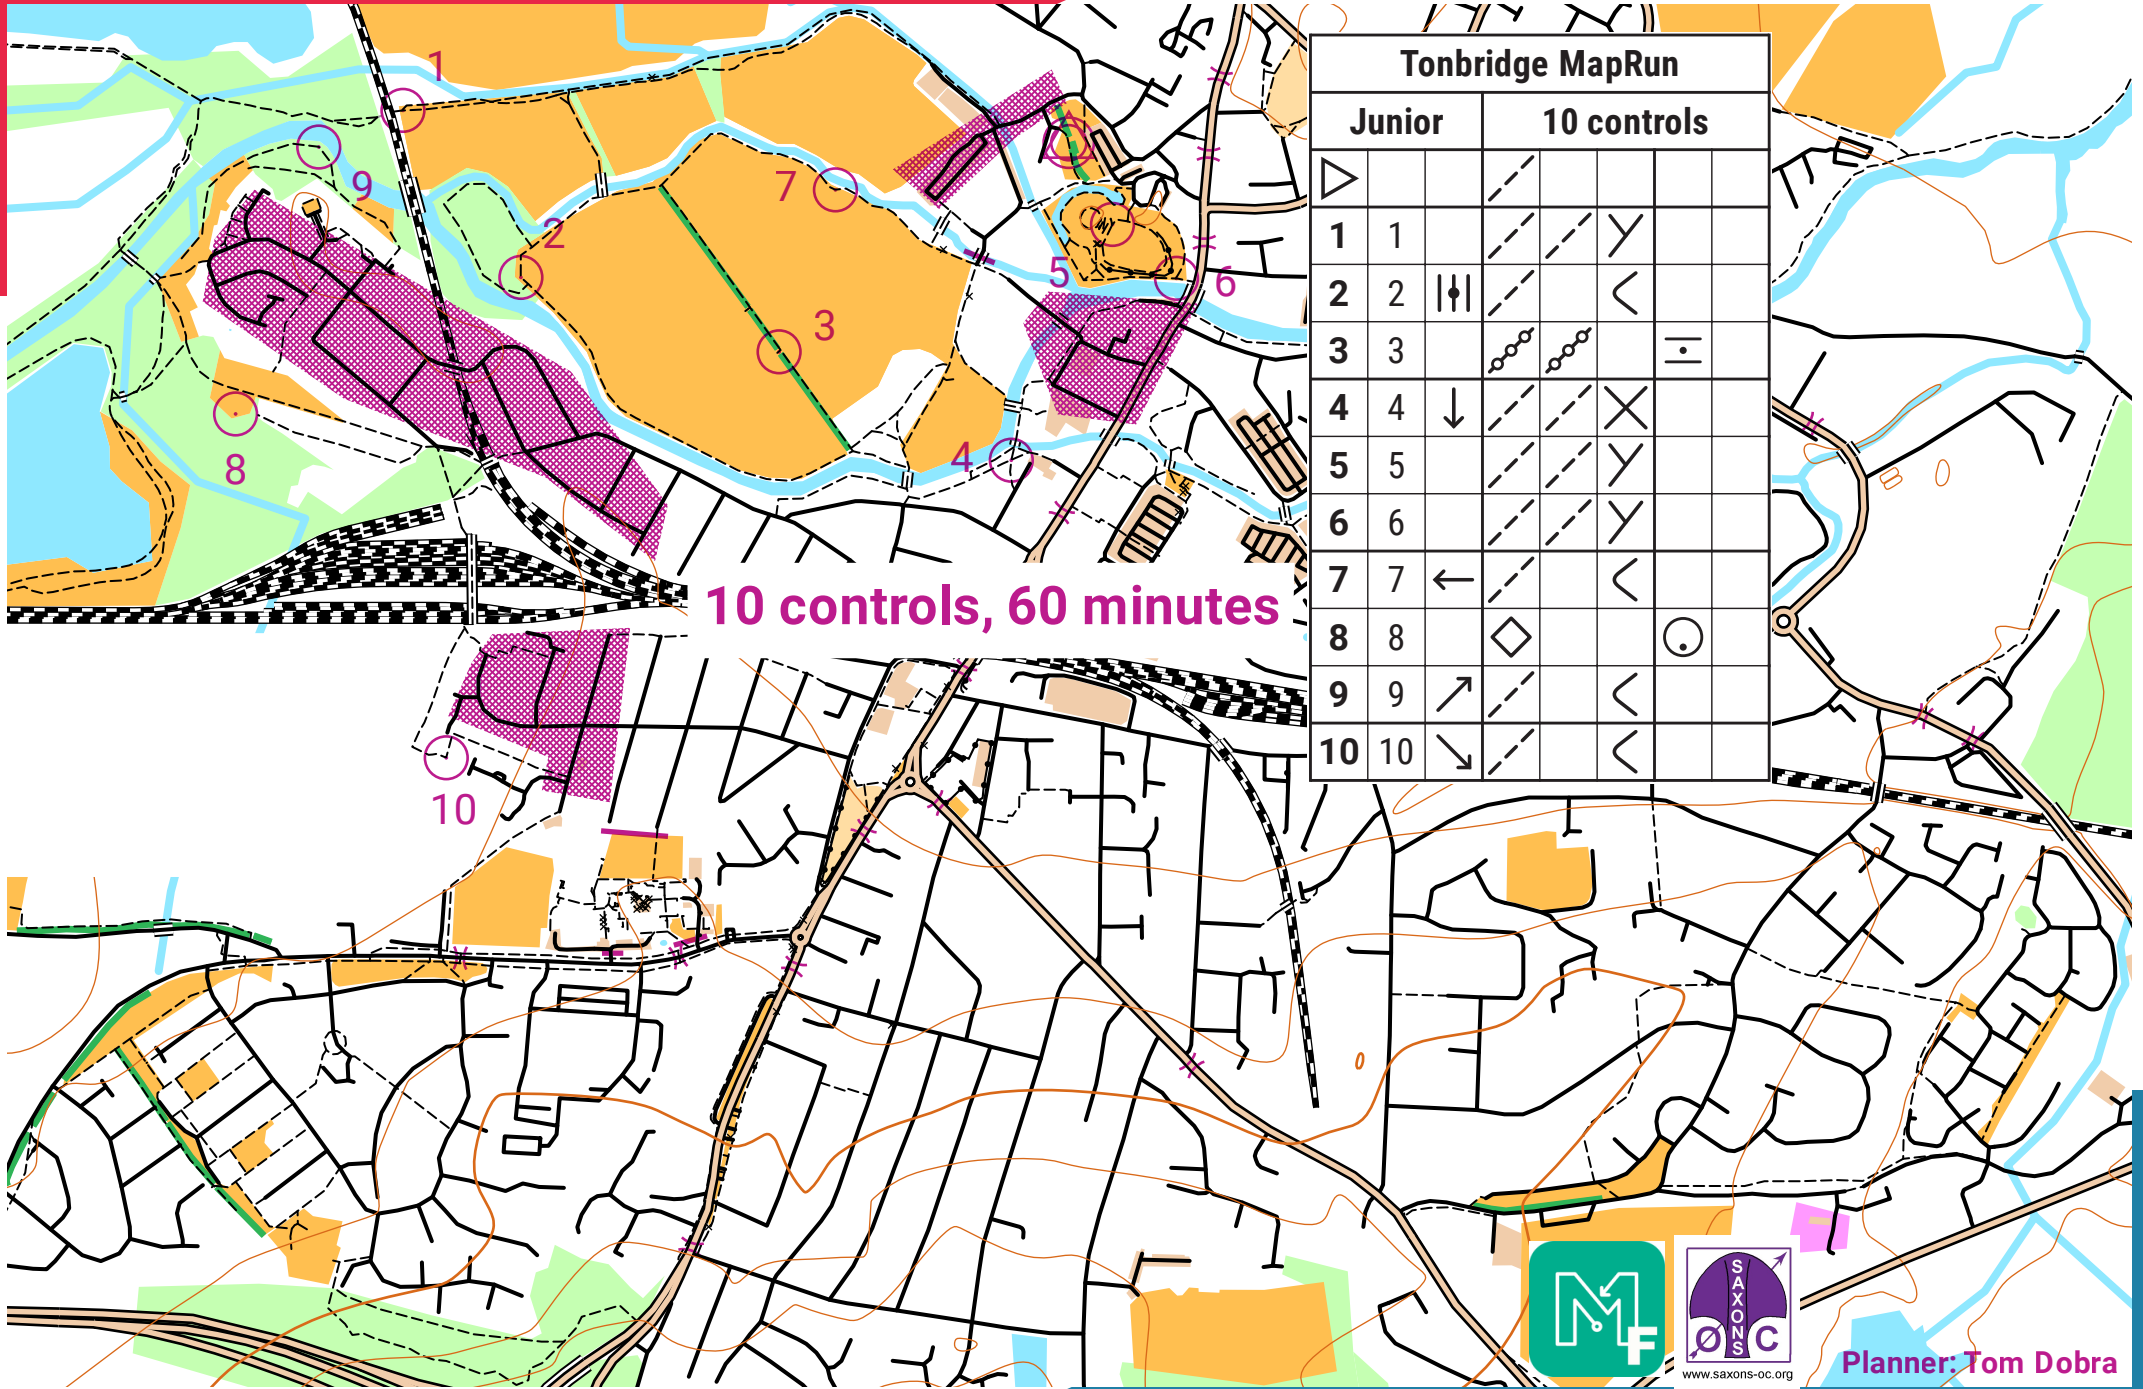

TONBRIDGE CENTRE & SOUTH

scale 1:10000, contours 10m
500m

10 controls, 60 minutes

Tonbridge MapRun		Junior		10 controls	
1	1				
2	2			<	
3	3		∞ ∞		⊖
4	4	↓		X	
5	5			Y	
6	6			Y	
7	7	←		<	
8	8		◇		⊙
9	9	↗		<	
10	10	↘		<	

Map data (c) OpenStreetMap, available under the Open Database Licence.
Contains OS data (c) Crown copyright & database right OS 2013-2017.
OOM created by Oliver O'Brien. Make your own: <http://oomap.co.uk/>

Planner: Tom Dobra