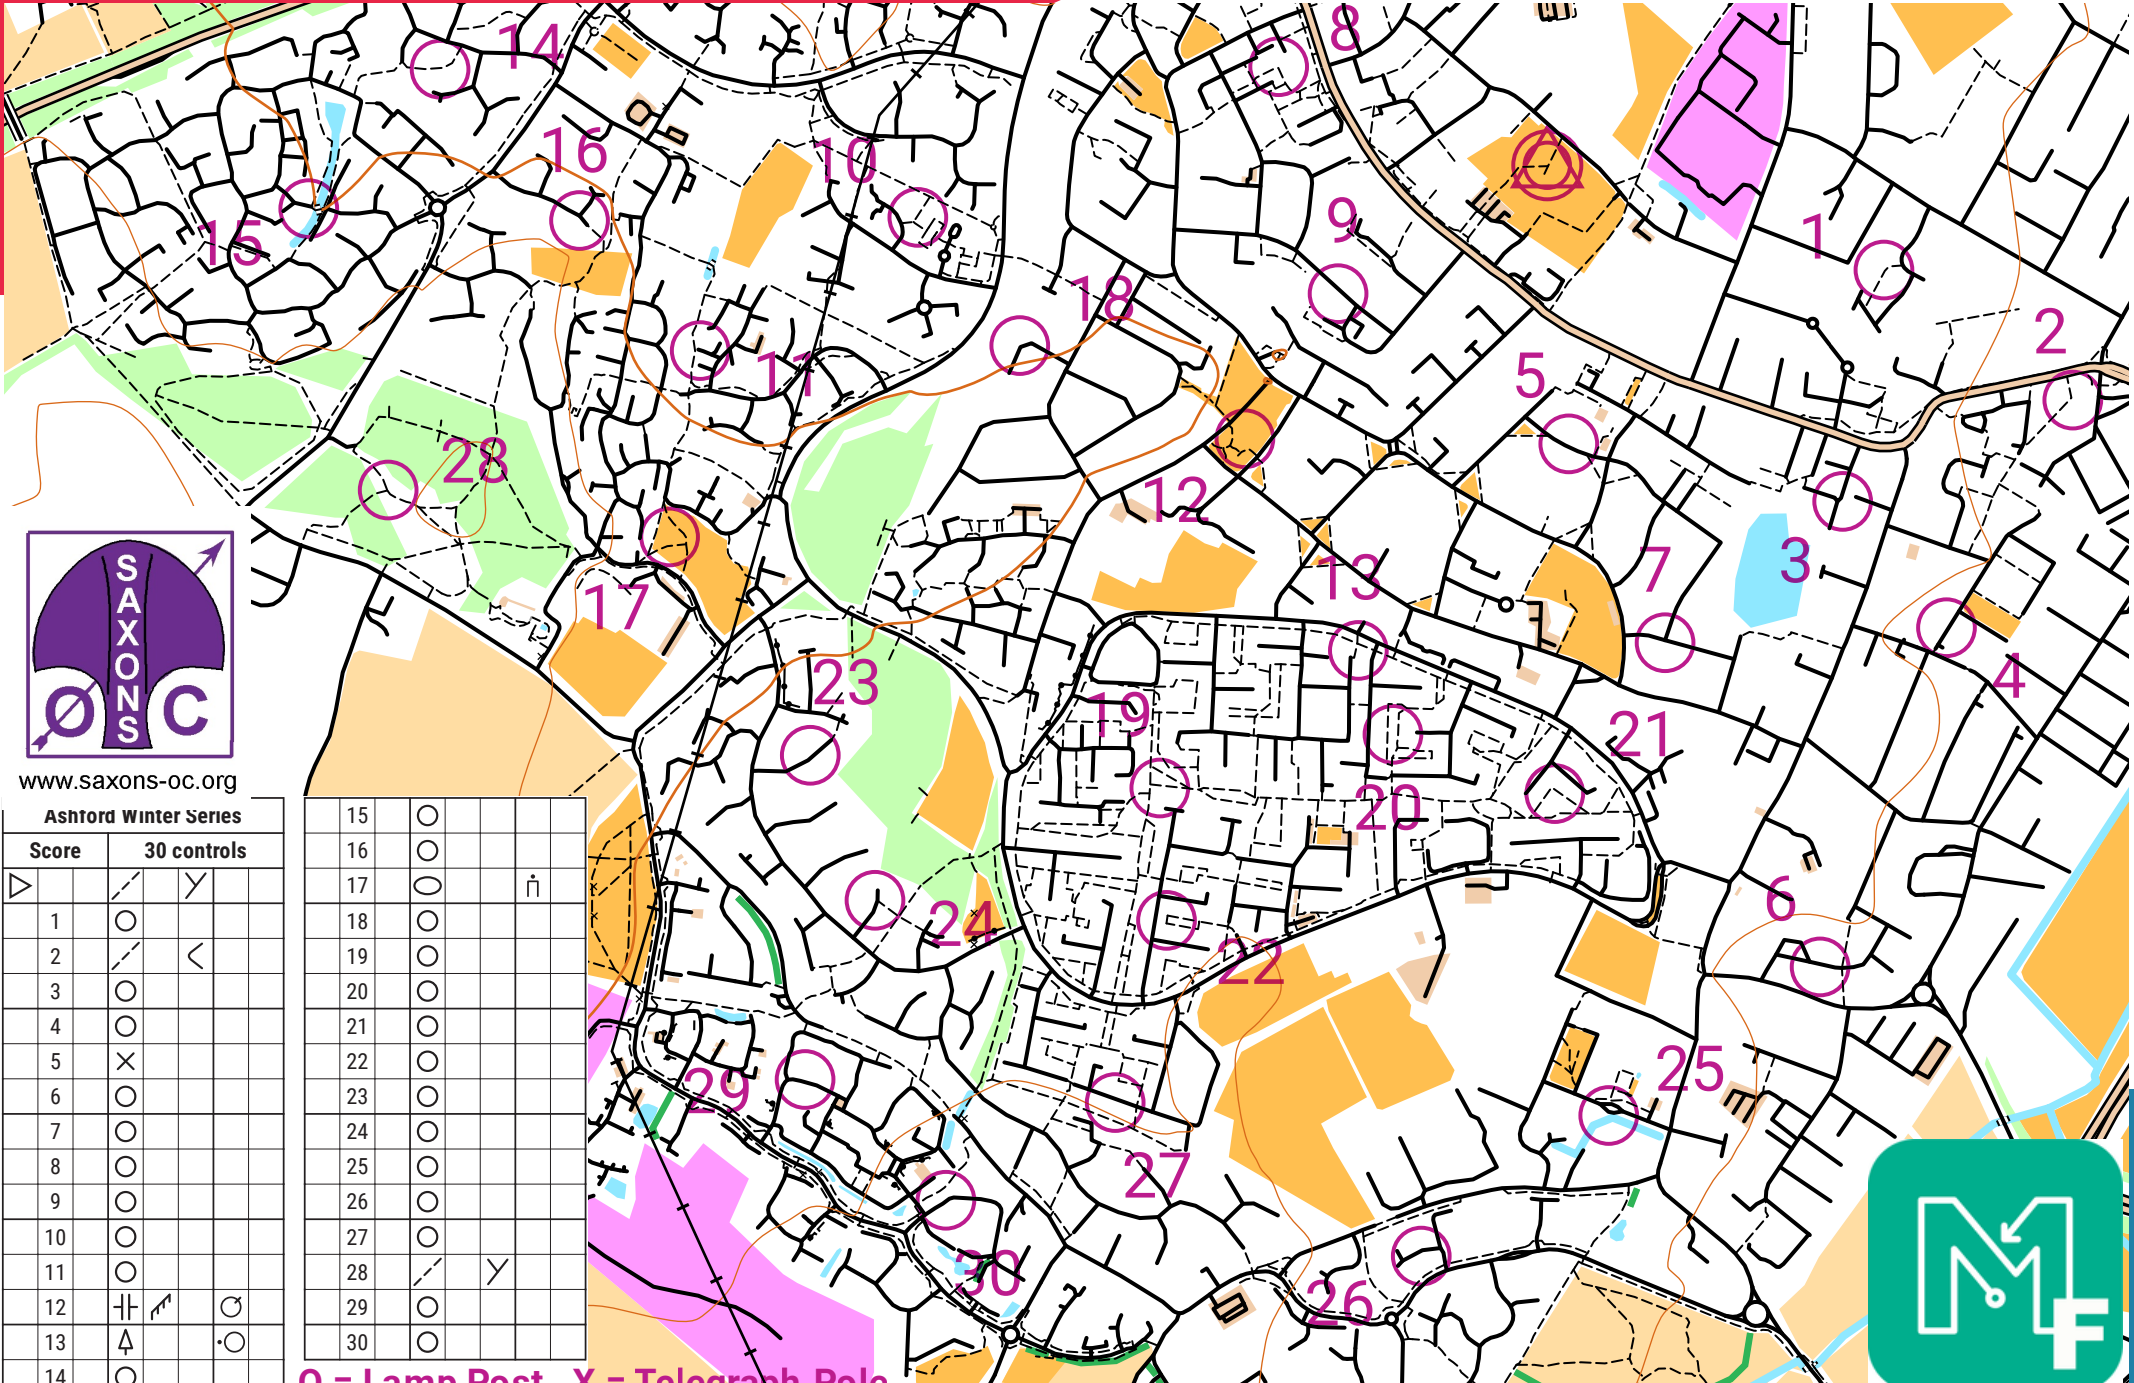

ASHFORD - WINTER SERIES

scale 1:10000, contours 10m
500m

www.saxons-oc.org

Ashford Winter Series			
Score	30 controls		
▷	↗	↘	
1	○		
2	↗	<	
3	○		
4	○		
5	×		
6	○		
7	○		
8	○		
9	○		
10	○		
11	○		
12	⊥	↗	○
13	△		○
14	○		

15	○		
16	○		
17	○		ñ
18	○		
19	○		
20	○		
21	○		
22	○		
23	○		
24	○		
25	○		
26	○		
27	○		
28	↗		Y
29	○		
30	○		

O = Lamp Post. X = Telegraph Pole

Map data (c) OpenStreetMap, available under the Open Database Licence.
Contains OS data (c) Crown copyright & database right OS 2013-2017.
OOM created by Oliver O'Brien. Make your own: <http://oomap.co.uk/>