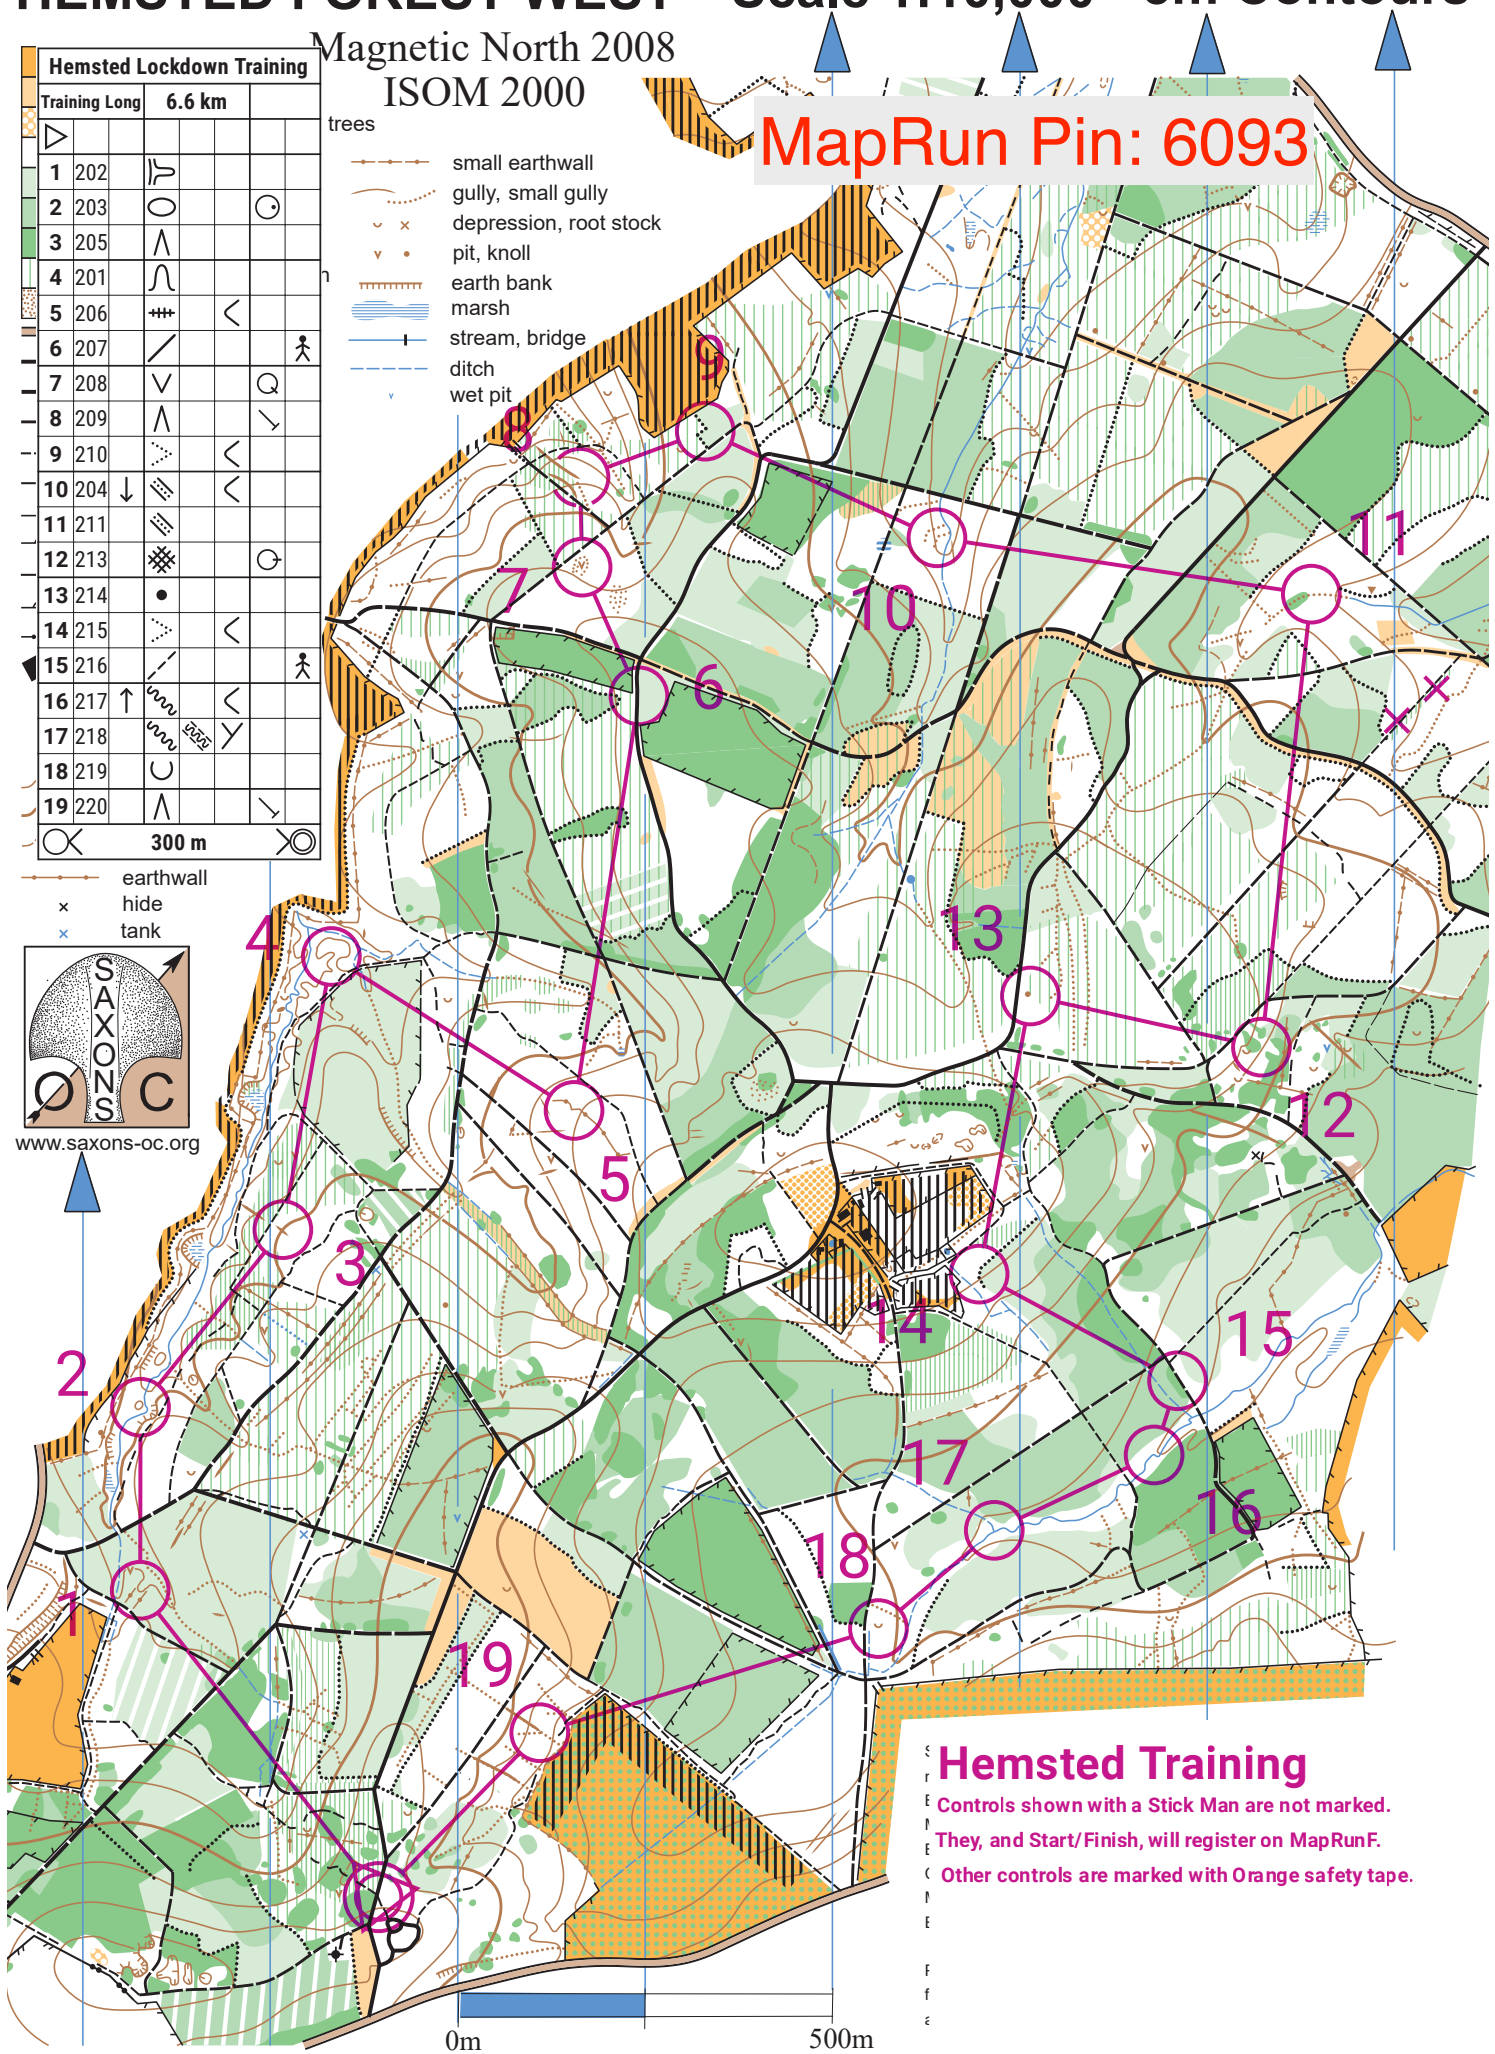

HEMSTED FOREST WEST

Scale 1:10,000

5m Contours

Magnetic North 2008

ISOM 2000

MapRun Pin: 6093

Hemsted Lockdown Training			
Training	Long	6.6 km	
1	202	U	
2	203	O	○
3	205	^	
4	201	∩	
5	206	##	<
6	207	/	人
7	208	v	Q
8	209	^	v
9	210	v	<
10	204	↓	<
11	211	≡	○
12	213	##	
13	214	•	
14	215	v	<
15	216	∩	人
16	217	↑	<
17	218	∩	Y
18	219	U	
19	220	^	v

- trees
- small earthwall
- - - gully, small gully
- v x depression, root stock
- v • pit, knoll
- earth bank
- marsh
- stream, bridge
- - - ditch
- v wet pit

- earthwall
- x hide
- x tank

www.saxons-oc.org

Hemsted Training

- Controls shown with a Stick Man are not marked.
- They, and Start/Finish, will register on MapRunF.
- Other controls are marked with Orange safety tape.

0m 500m