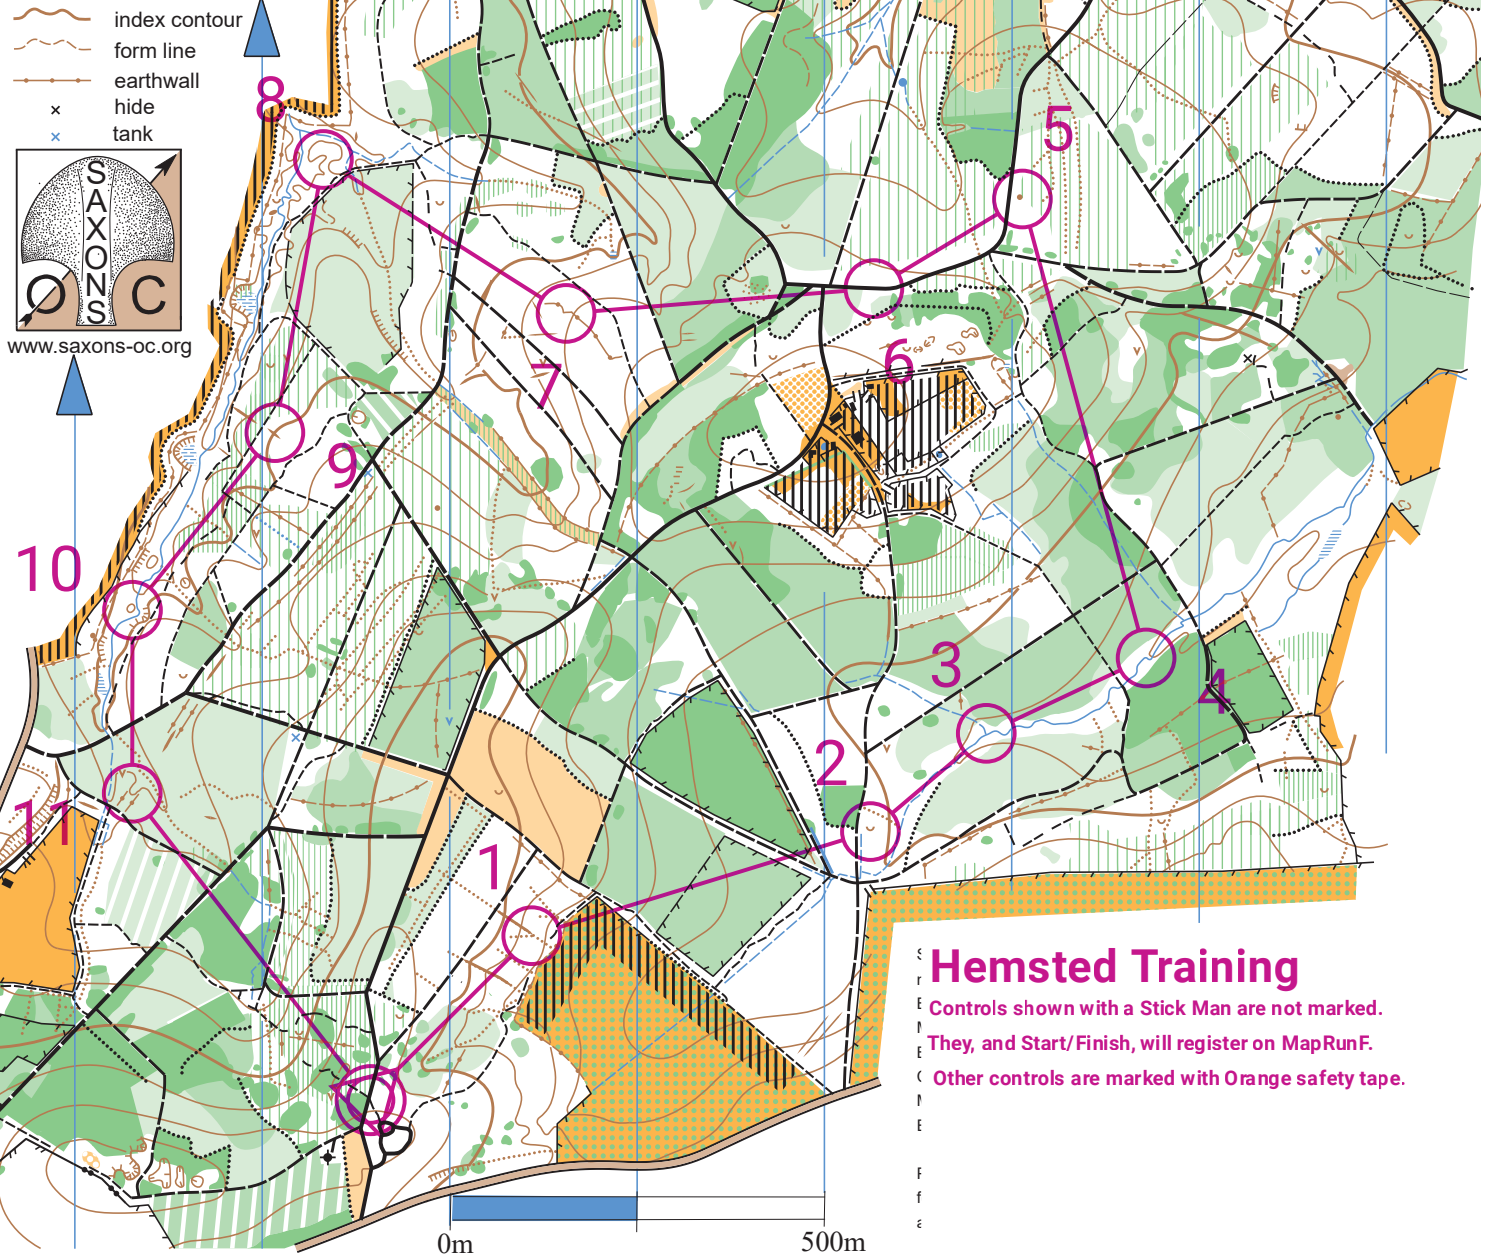

HEMSTED FOREST WEST

Scale 1:10,000

5m Contours

Hemsted Lockdown Training

Training Short 4.3 km

▷				
1	220	∧	↘	
2	219	∪		
3	218	∩	∩	
4	217	↑	∩	∩
5	214	●		
6	221	/		♣
7	206	+++	∩	
8	201	∩		
9	205	∧		
10	203	○		○
11	202	∩		

510 m

- index contour
- form line
- earthwall
- hide
- tank

www.saxons-oc.org

etic North 2008
SOM 2000

- small earthwall
- gully, small gully
- depression, root stock
- pit, knoll
- earth bank
- marsh
- stream, bridge
- ditch
- wet pit

MapRun Pin 8611

Hemsted Training

- Controls shown with a Stick Man are not marked.
- They, and Start/Finish, will register on MapRunF.
- Other controls are marked with Orange safety tape.

0m 500m