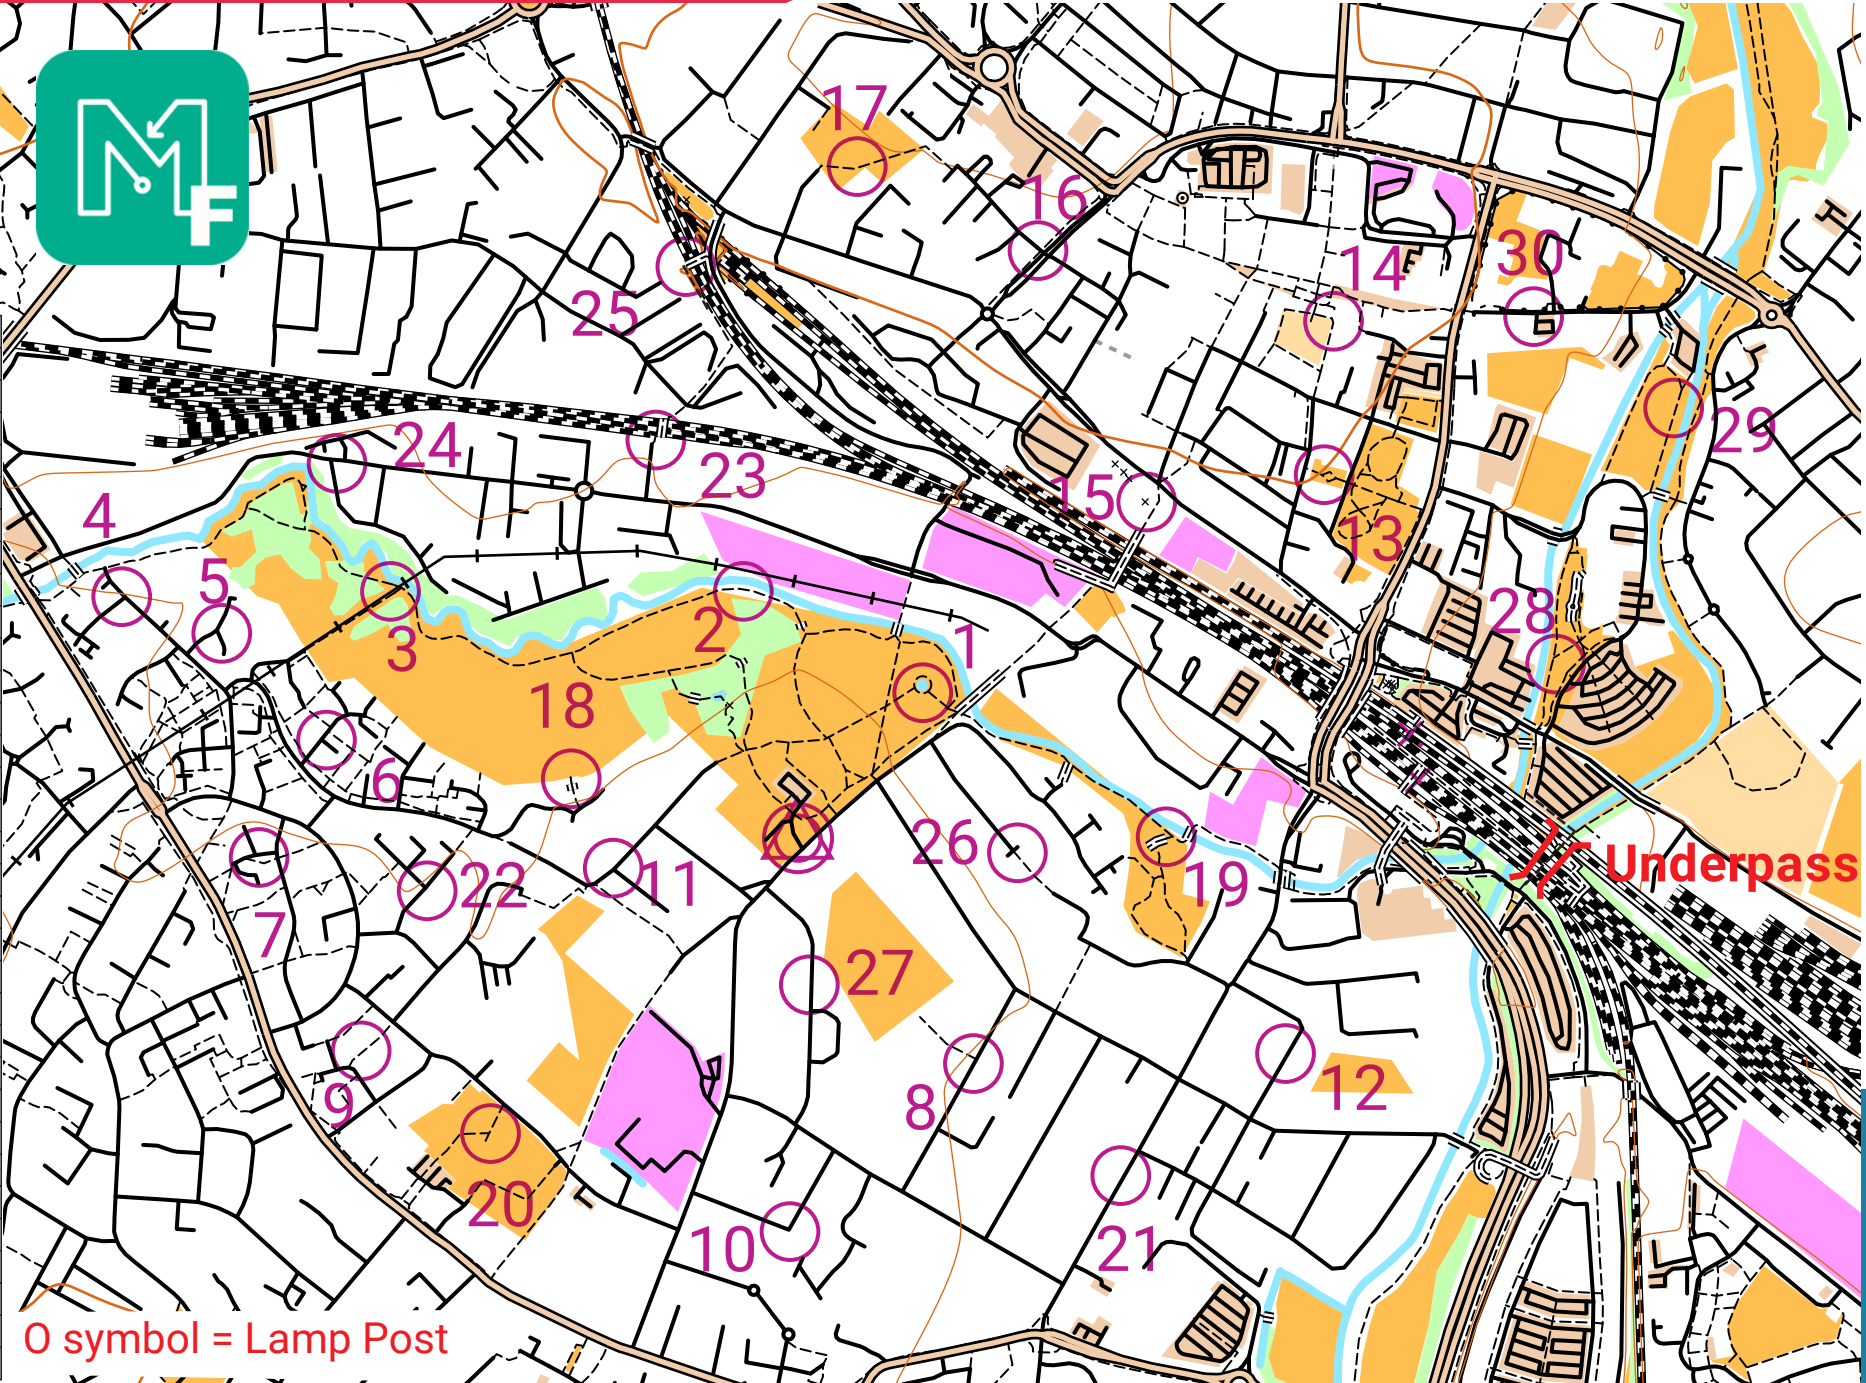

ASHFORD MAPRUN

scale 1:10000, contours 10m
500m

www.saxons-oc.org

Ashford SSC5		30 controls	
score			
1	1	Δ	○
2	2	○	
3	3	○	
4	4	○	
5	5	○	
6	6	○	
7	7	○	
8	8	↘	∇
9	9	○	○
10	10	○	
11	11	○	
12	12	○	
13	13	Δ	○
14	14	<	
15	15	T	
16	16	○	∇
17	17	↘	T
18	18	○	
19	19	○	
20	20	↘	Y
21	21	○	
22	22	○	
23	23	↘	L
24	24	○	<
25	25	↘	ñ
26	26	○	
27	27	○	
28	28	○	
29	29	○	
30	30	○	

○ symbol = Lamp Post

Map data (c) OpenStreetMap, available under the Open Database Licence.
Contains OS data (c) Crown copyright & database right OS 2013-2017.
OOM created by Oliver O'Brien. Make your own: <http://oomap.co.uk/>