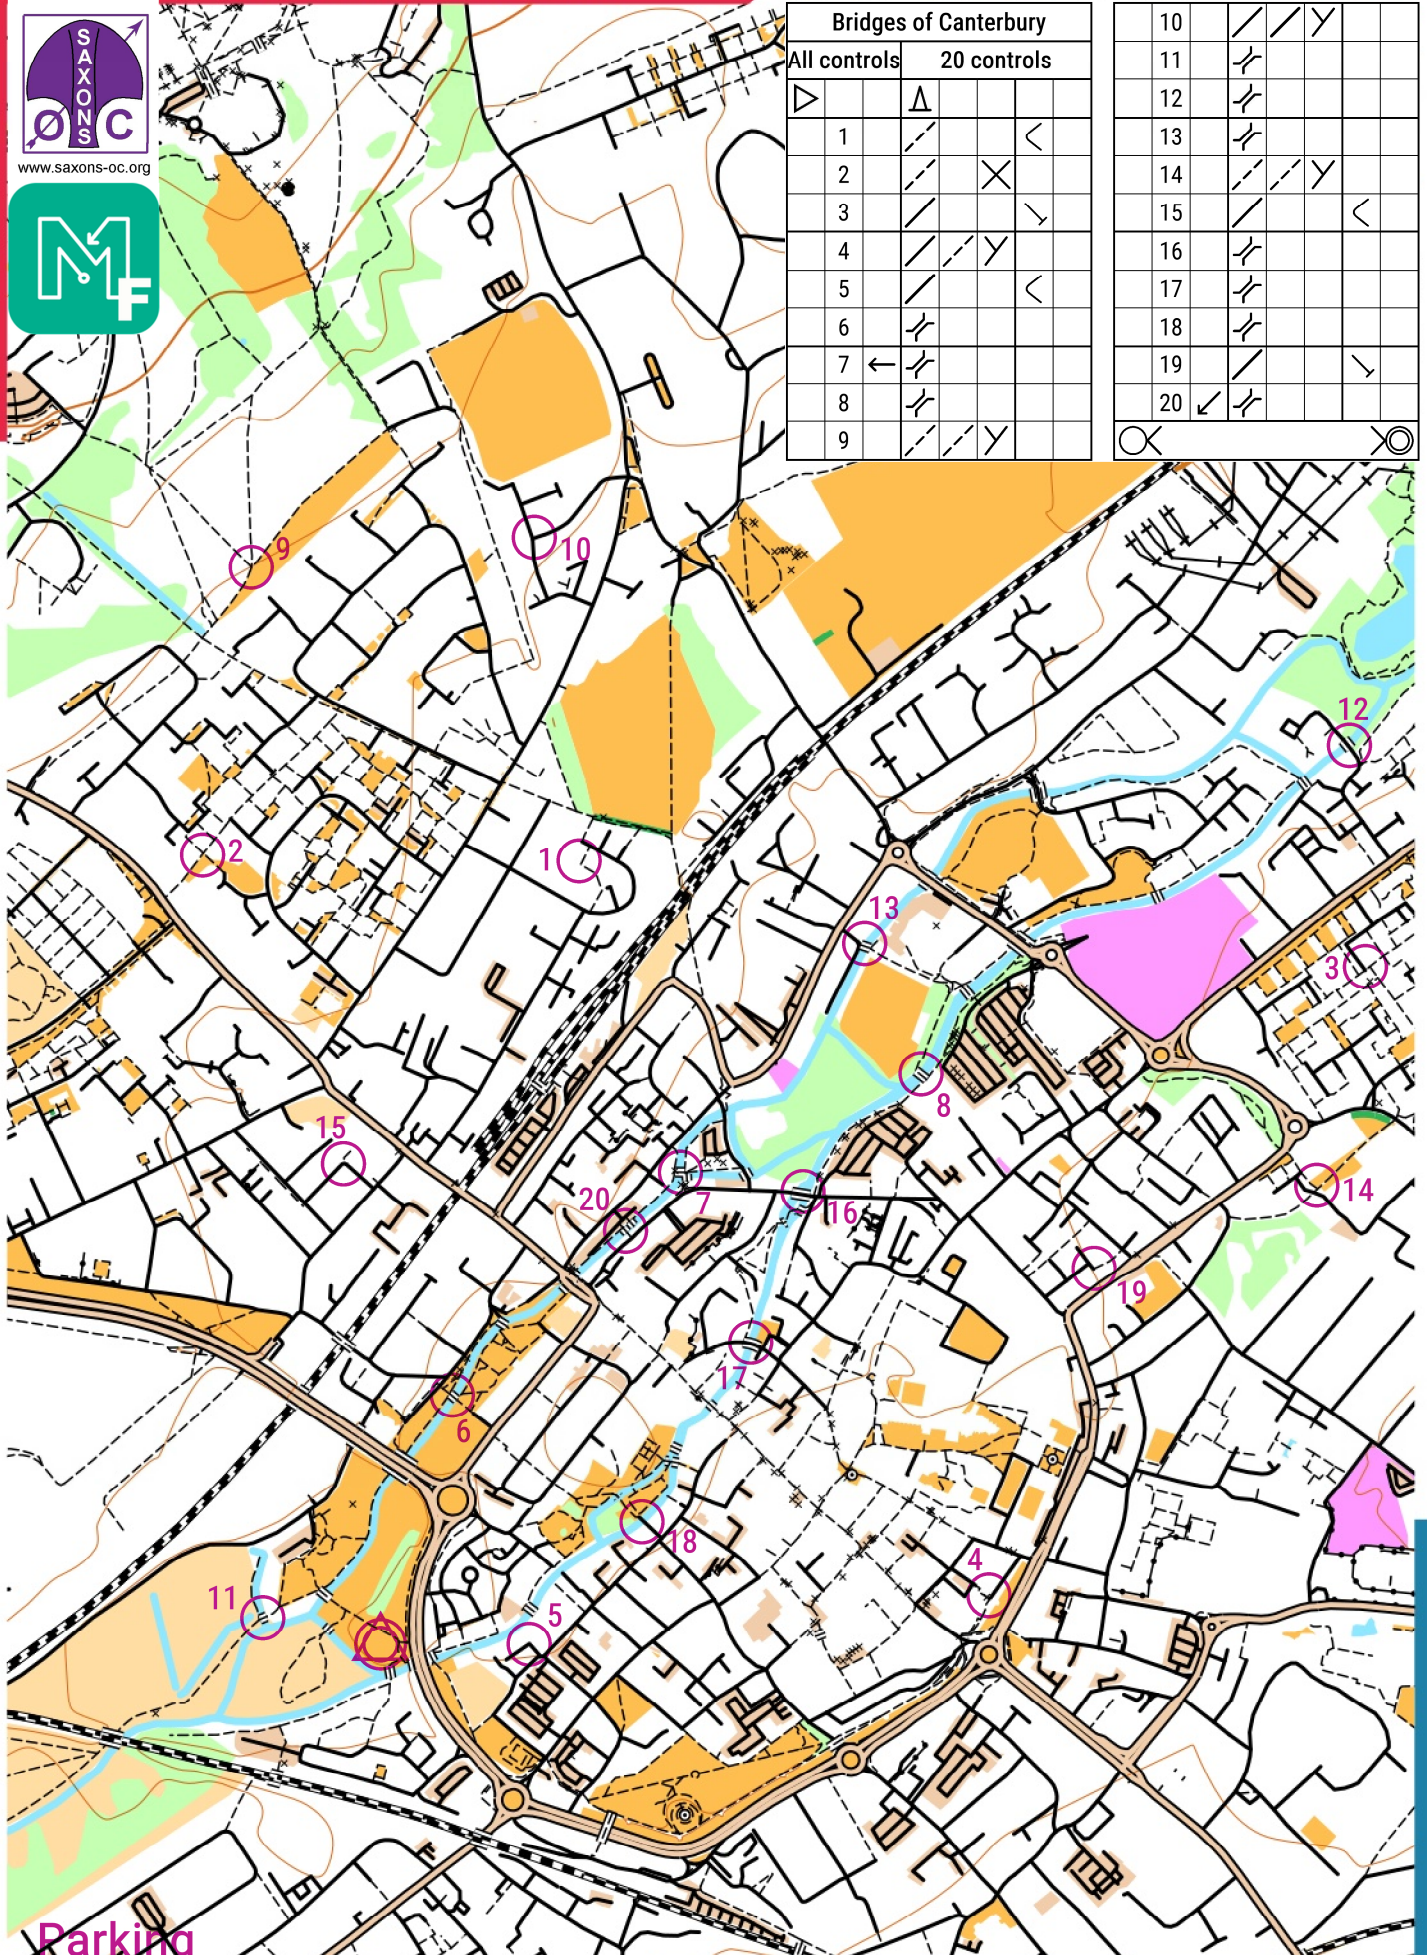

BRIDGES OF CANTERBURY

scale 1:10000, contours 10m
500m

www.saxons-oc.org

Bridges of Canterbury			
All controls	20 controls		
▷	△		
1	/		<
2	/	X	
3	/	/	\
4	/	/	
5	/		<
6	/		
7	←	/	
8	/		
9	/	/	/

10	/	/	/	
11	/			
12	/			
13	/			
14	/	/	/	
15	/			<
16	/			
17	/			
18	/			
19	/			\
20	✓	/		

Parking

Map data (c) OpenStreetMap, available under the Open Database Licence.
Contains OS data (c) Crown copyright & database right OS 2013-2017.
OOM created by Oliver O'Brien. Make your own: <http://oomap.co.uk/>