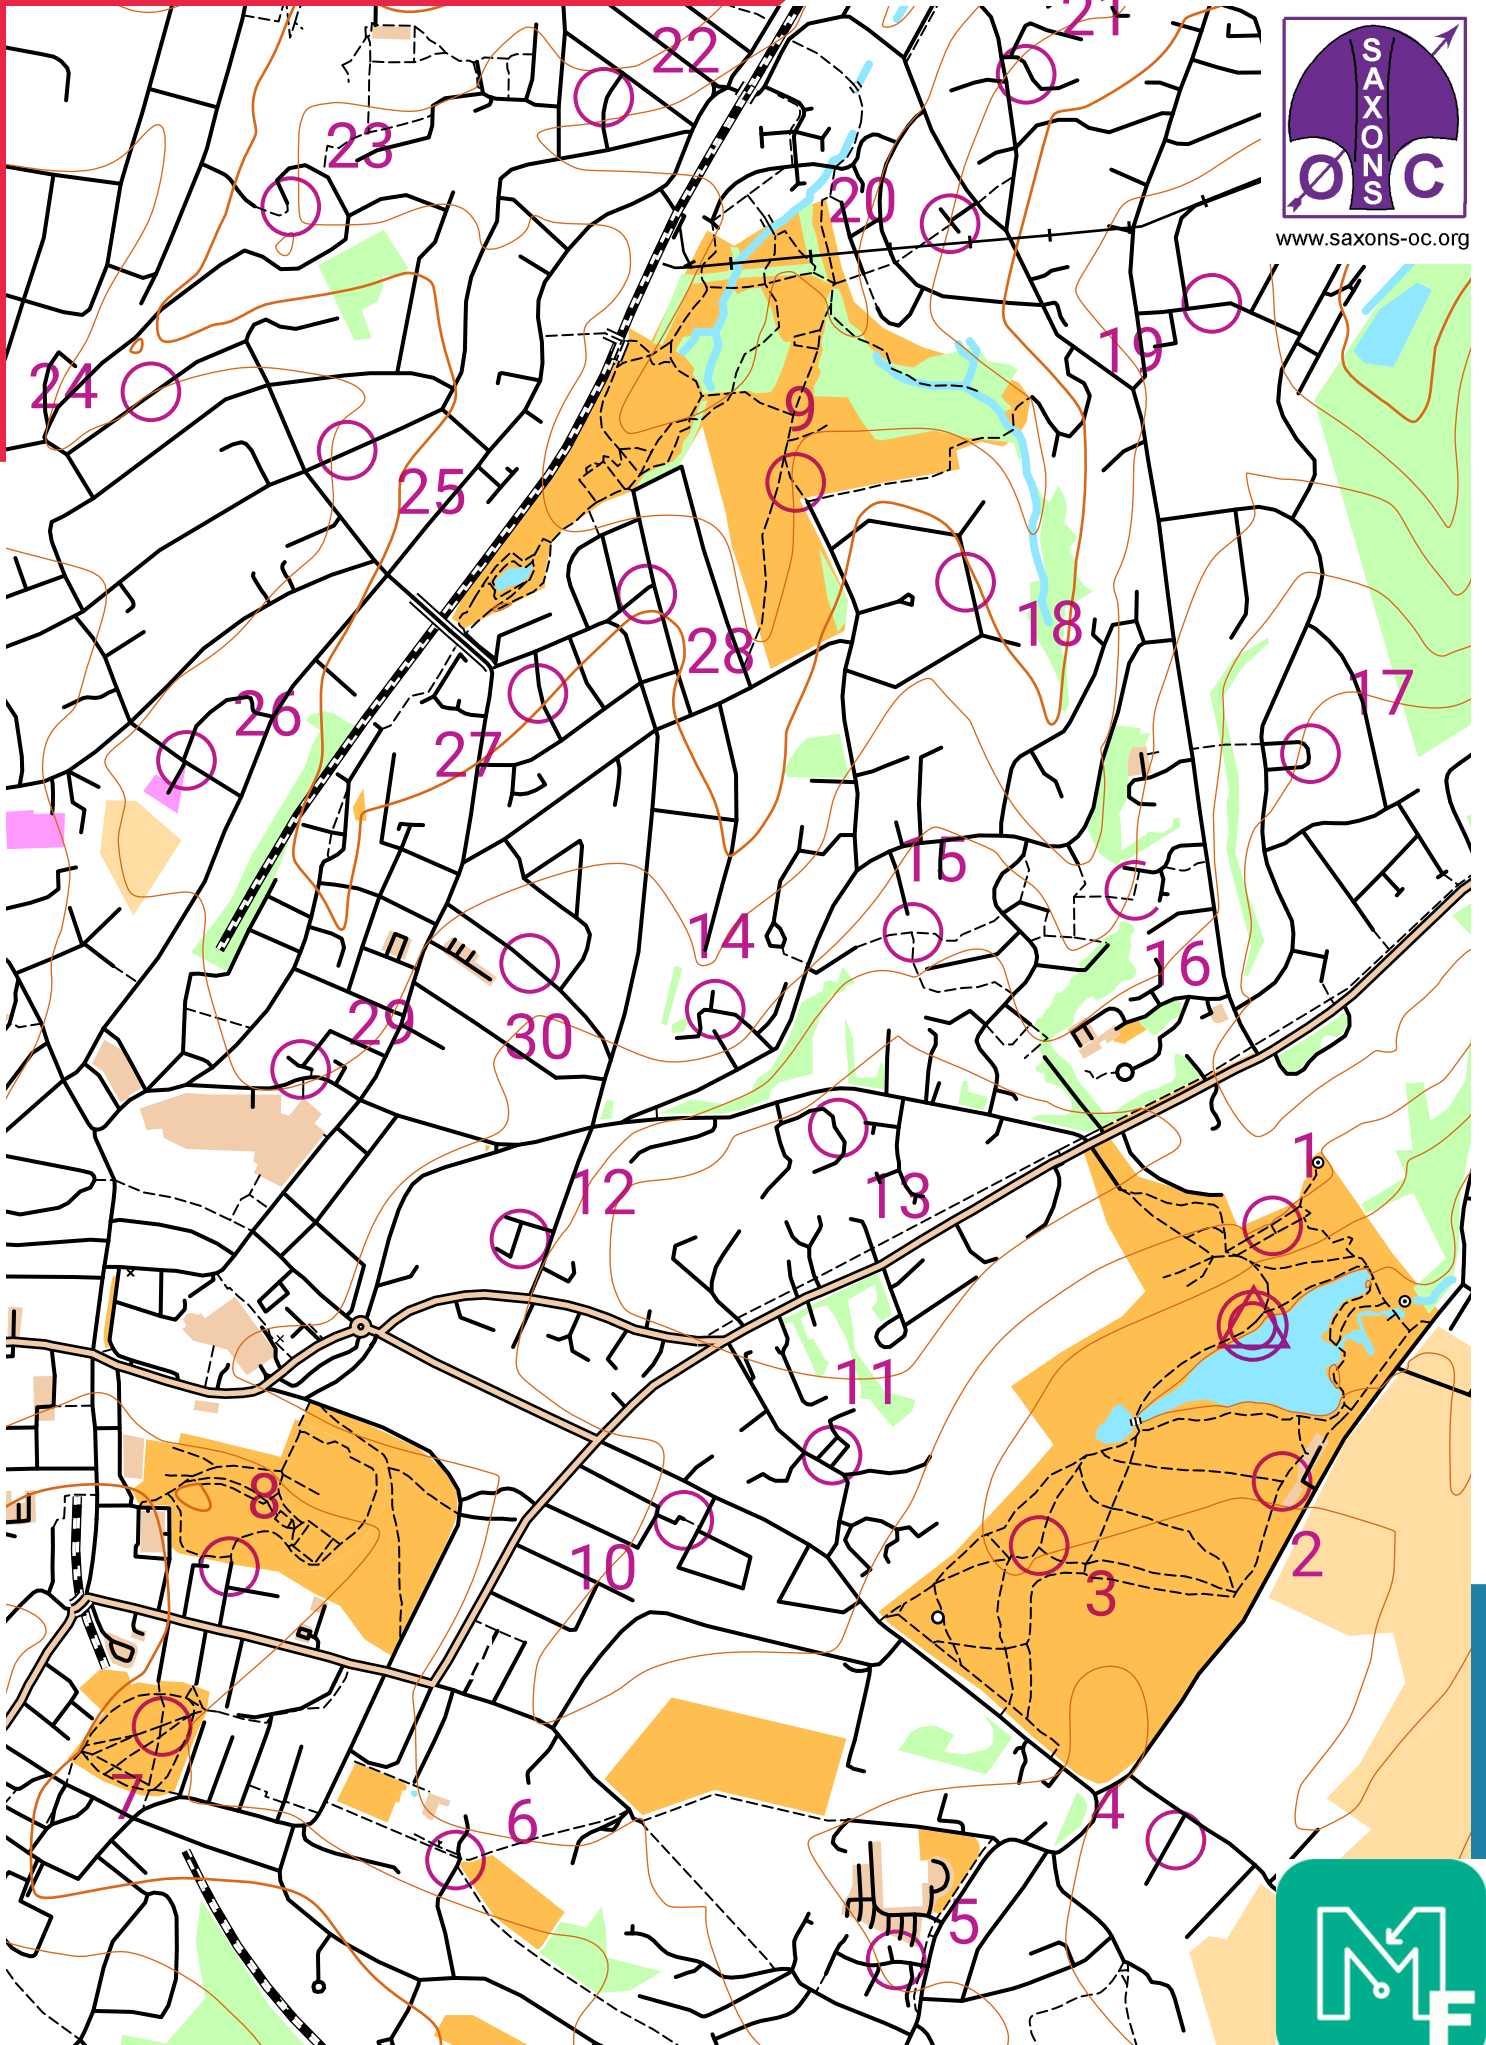

# TUNBRIDGE WELLS - THREE PARKS

scale 1:10000, contours 10m  
500m

www.saxons-oc.org

Map data (c) OpenStreetMap, available under the Open Database Licence.  
Contains OS data (c) Crown copyright & database right OS 2013-2017.  
OOM created by Oliver O'Brien. Make your own: <http://oomap.co.uk/>