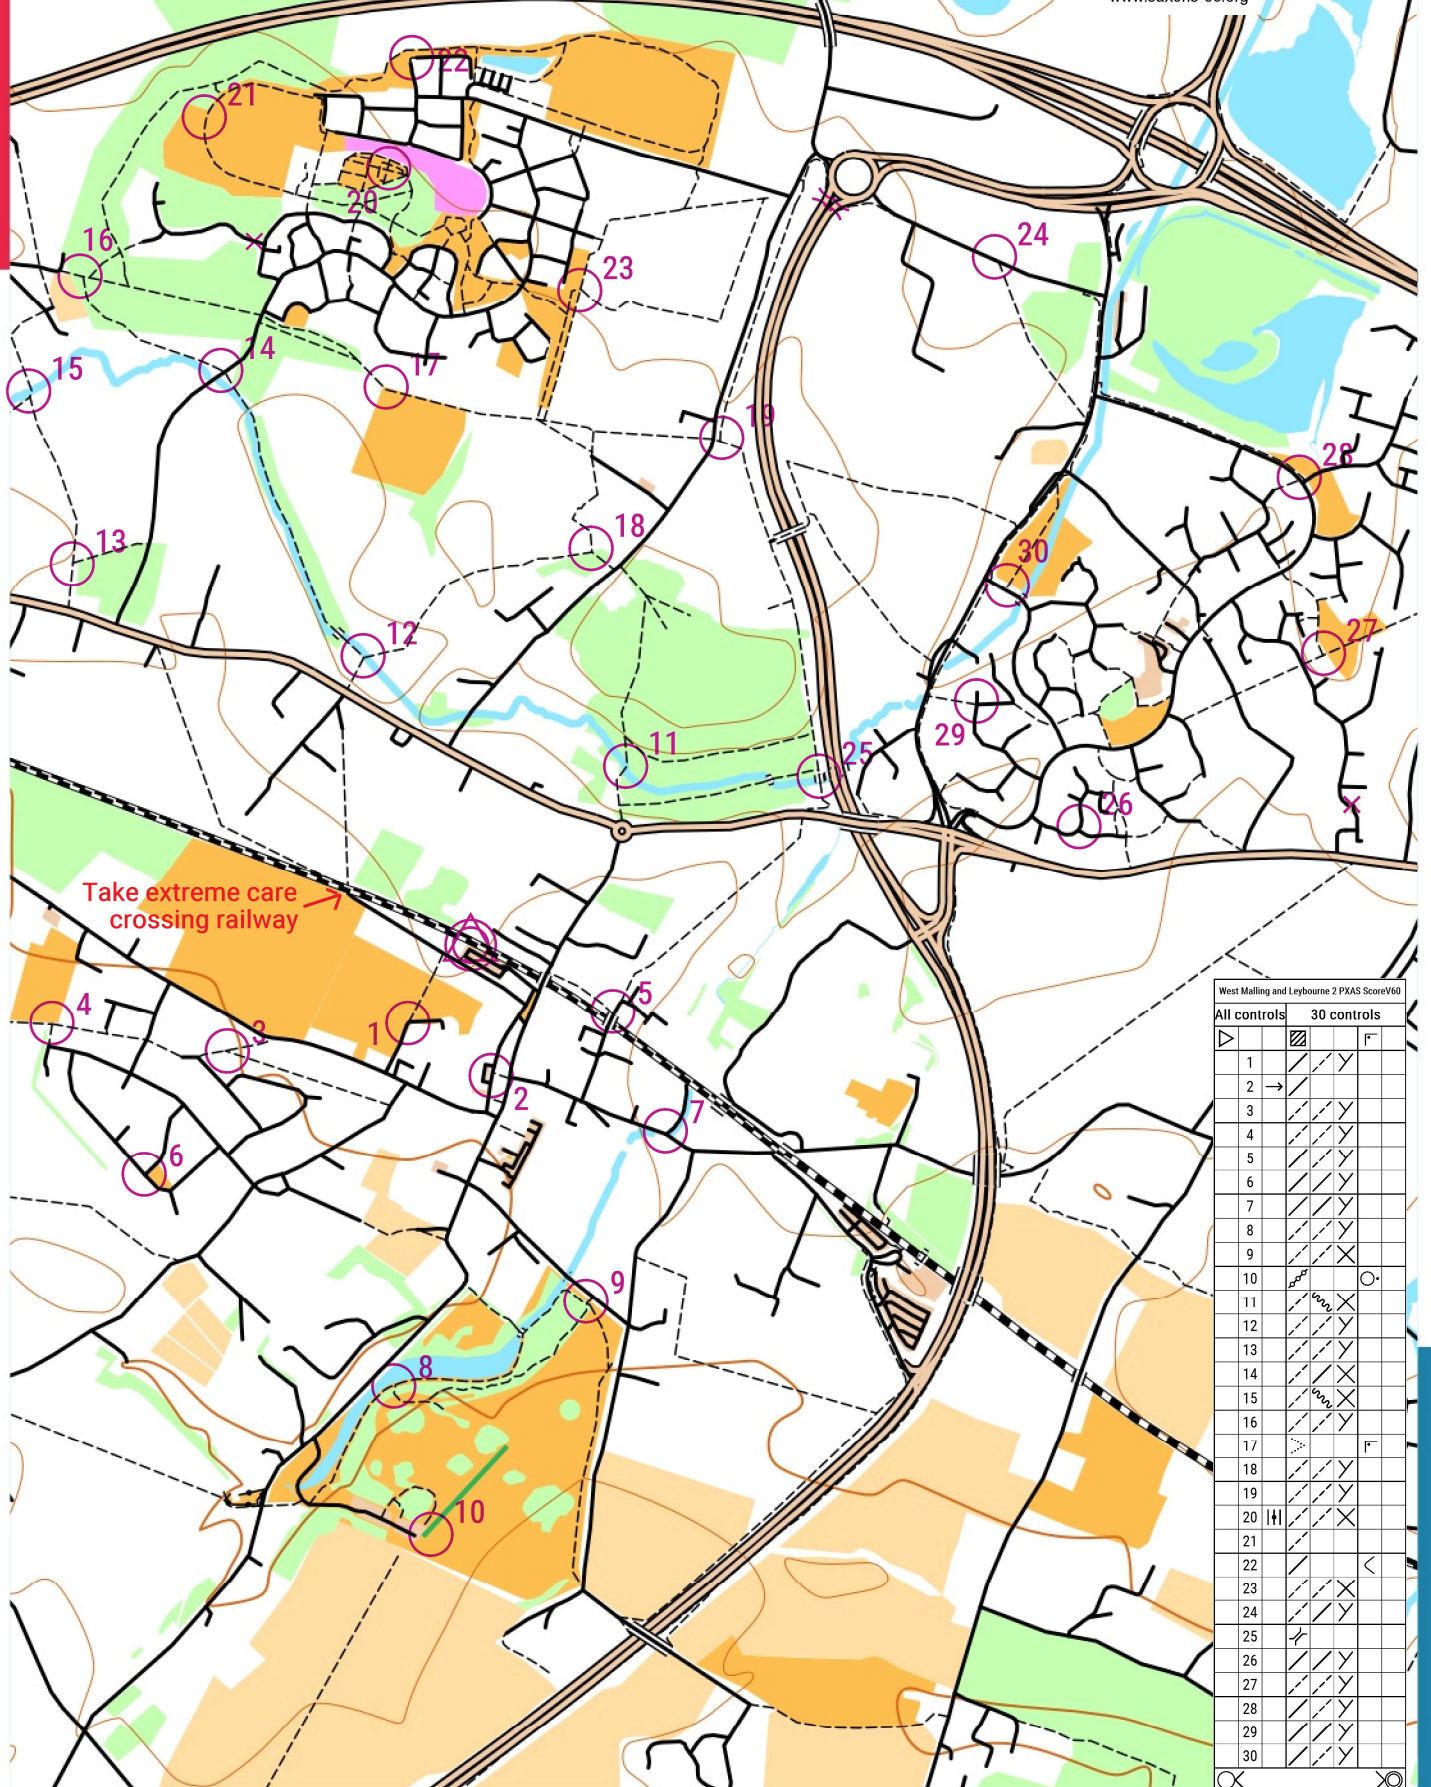

WEST MALLING AND LEYBOURNE 2

scale 1:12500, contours 10m
500m

IMPORTANT - Read safety briefing before running.
Only cross main roads at safe crossing points.
Take care crossing the railway line.

× Forbidden route

West Malling and Leybourne 2 PXAS ScoreV60

All controls	30 controls		
1	✓	✓	F
2	→	✓	
3	✓	✓	
4	✓	✓	
5	✓	✓	
6	✓	✓	
7	✓	✓	
8	✓	✓	
9	✓	✓	
10	✓	✓	○
11	✓	✓	×
12	✓	✓	
13	✓	✓	
14	✓	✓	×
15	✓	✓	×
16	✓	✓	
17	✓	✓	F
18	✓	✓	
19	✓	✓	
20	✓	✓	×
21	✓	✓	
22	✓	✓	<
23	✓	✓	×
24	✓	✓	
25	✓	✓	
26	✓	✓	
27	✓	✓	
28	✓	✓	
29	✓	✓	
30	✓	✓	

Map data (c) OpenStreetMap, available under the Open Database Licence.
Contains OS data (c) Crown copyright & database right OS 2013-2017.
OOM created by Oliver O'Brien. Make your own: <http://oomap.co.uk>